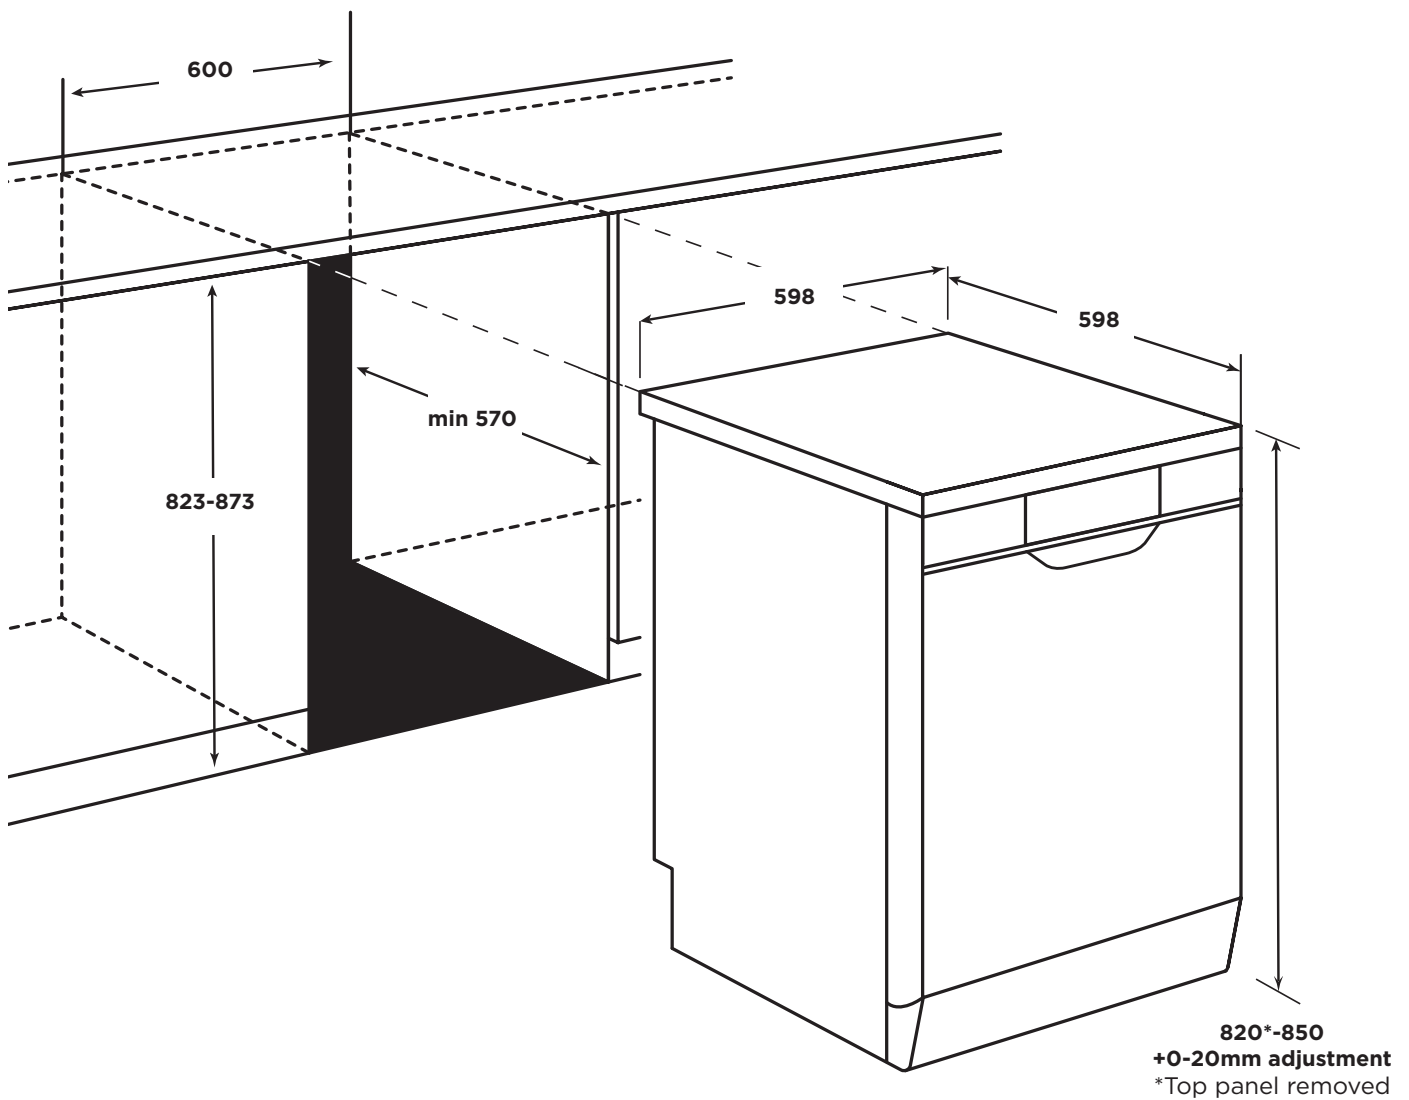

Freestanding Dishwasher

WSF6602WA / WSF6602XA
WSF6604WA / WSF6604XA
WSF6606XA / WSF6606KXA
WSF6608XA / WSF6608KXA

IMPORTANT

These dimensions are a guide only. All measurements are in millimetres (mm).
For complete installation instructions, refer to the manual provided with product.